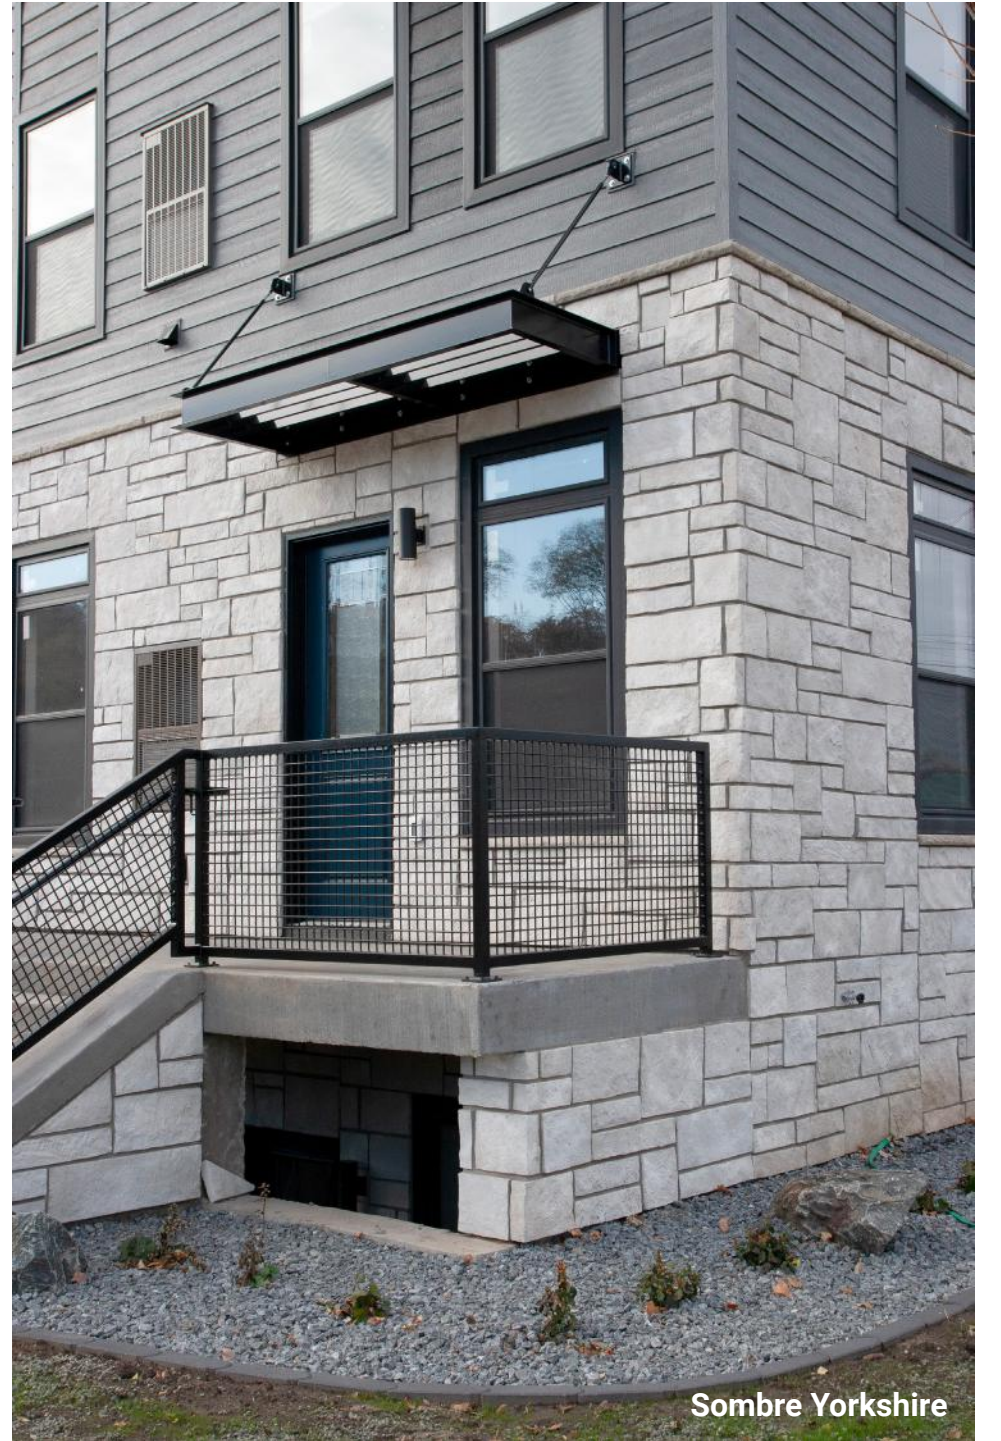

Sombre Yorkshire