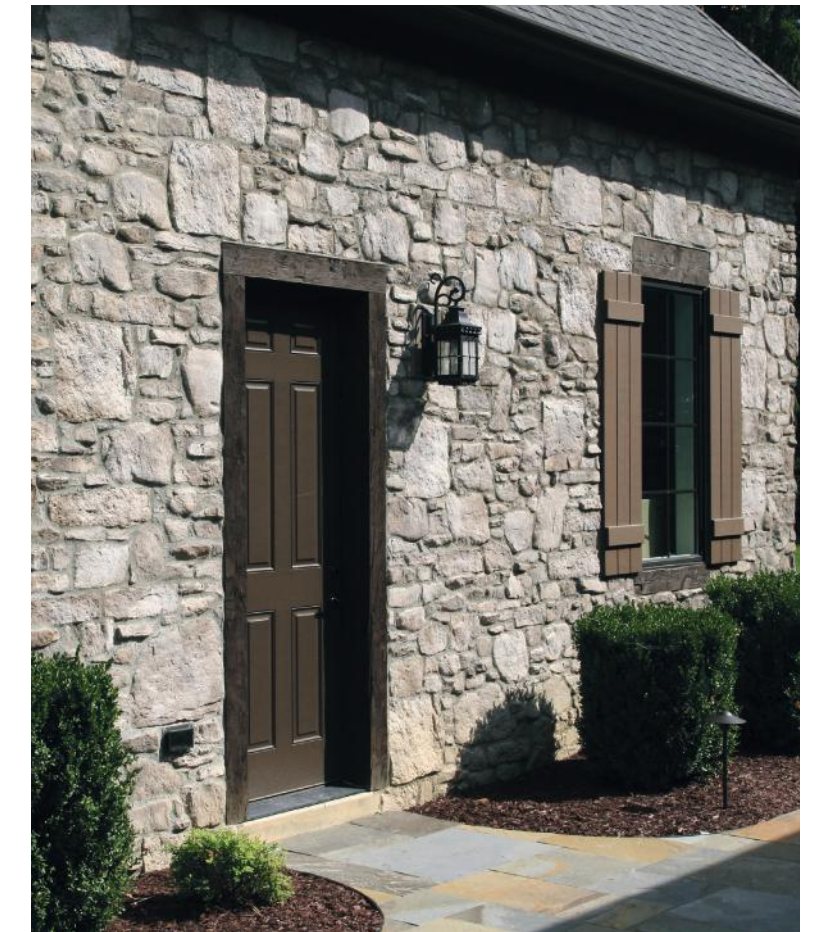

# COUNTRY RUBBLE

Madera

Murano

Turin

CASA DI SASSI'S Country Rubble consists of irregularly shaped stones that are designed to fit well and create a rugged appearance. Each stone was hand-picked for both size and depth of texture to give a truly unique appearance.