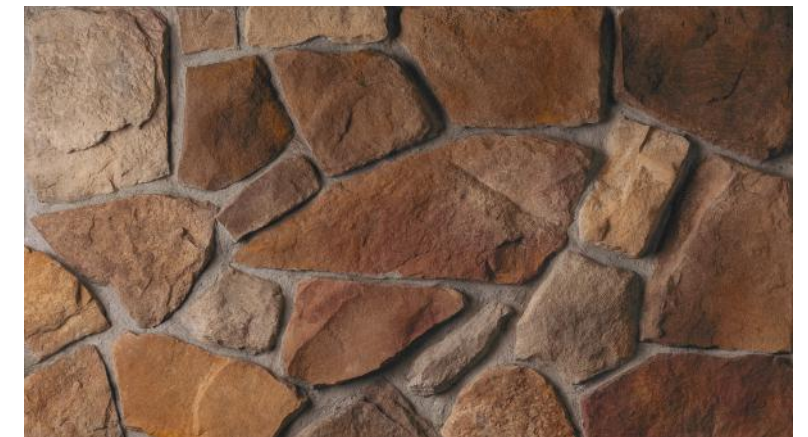

BRICK

FIELDSTONE

CASA DI SASSI'S Fieldstone is tailored from stones originating in the highlands of the New England states. Along with a handsome, rugged texture, our Fieldstone is dressed with distinct edges for a tight-fitting application. This stone ranges from 2" to 10" in height and 3" to 18" in length.

Top: Gola Fieldstone

Monte